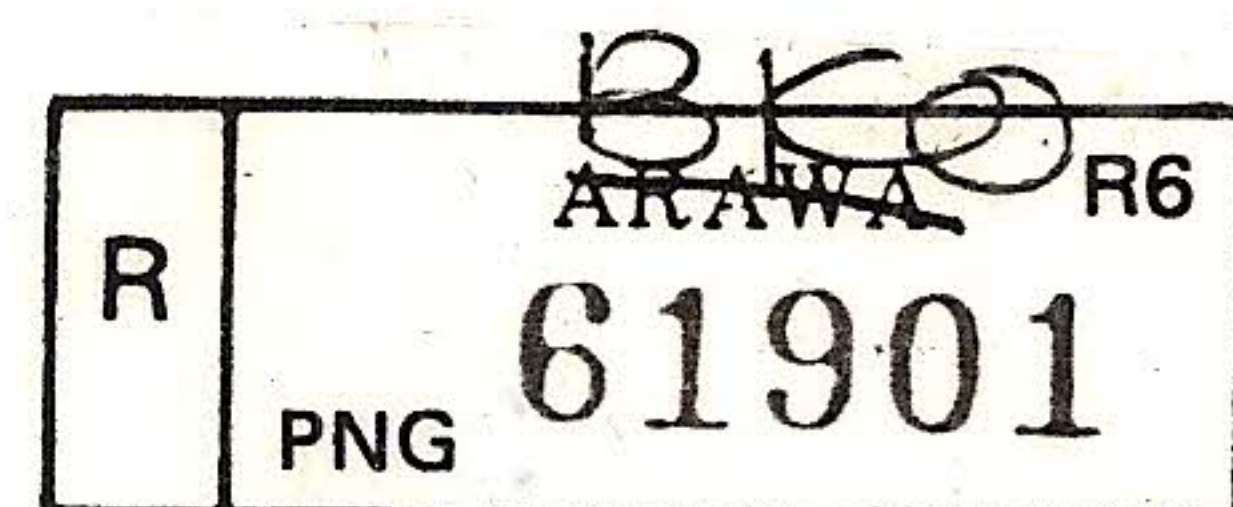

Papua New Guinea Registration Labels- Recent Acquisitions:

It seems that change in PNG postal history nevers seems to stop. I have recently acquired some envelopes with new/ different Registration labels, to wit:

Type:	Label (in mm)	Reg Box (in mm)
A. Nameless label small size in red.	18.5 x 48	14 x 39.5
B. Named label small size in red.	20 x 45	13 x 38
C. Named label small size in Black	20 x 45	13 x 38
D. Nameless label large size in red.	40 x 57	21 x 51

1. "Jacksons" (type B) used at Jackson's Airport. 22 Feb 94
2. Hohola with applied rubber stamp "BOROKO" on type "C". dated 6 April 94
3. Arawa with manuscript "BKO" for Boroko on type "C". 30 Mar 94
4. Goroka type "A" crossed out . Nothing added. Used in Rabaul. 8 Apr 94
5. Nameless label type "A" used in Ukarumpa 7 April 94
6. Type "D" with "LAE" black rubber stamp (6.5 x 18mm straightline)12 Apr 94.
7. Type "D" with "WEWAK" black rubber stamp (11 x 25mm box). 8 Apr 94
8. Type "D" blank used in Waigani (dated 8 April 1994)
9. Type "D" with "BOROKO" black rubber stamp (5 mm high straightline) dated 28/2/94

No. 3

No. 7

No. 8

No. 9